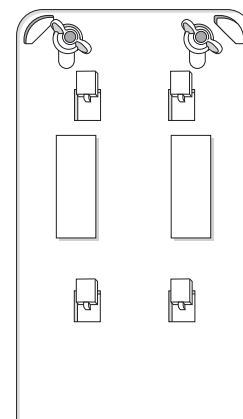

i

Professional Hygiene

jumbo toilet paper dispenser

Jumbo-Toilettenpapier-Spender
Distributeur de papier toilette Jumbo
Dozownik do papieru toaletowego
Jumbo

ASSEMBLY INSTRUCTIONS

+ 331040.1
Art. No.: 331050.1

Supplied**Needed tools****Assembly plate**

hang and fix (inside)

For a problem-free operation
use only WEPA Professional
OEM consumables

www.wepa-professional.de

i

jumbo toilet paper dispenser

ASSEMBLY INSTRUCTIONS