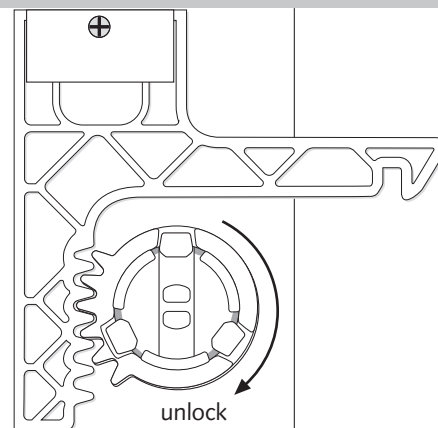

Professional Hygiene

+ 331040.1

Art. No.: 331050.1

design-ring

to remove, use screwdriver

Key-Lock

Standard Lock

Permanent-Key

adjust shim to lock