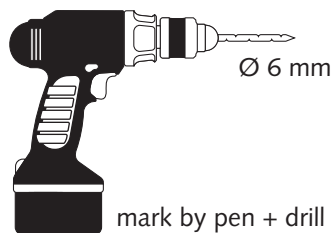

Supplied**Needed tools****Assembly plate**

hang and fix (inside)

For a problem-free operation
use only WEPA Professional
OEM consumables

www.wepa-professional.de

i

jumbo toilet paper dispenser

ASSEMBLY INSTRUCTIONS