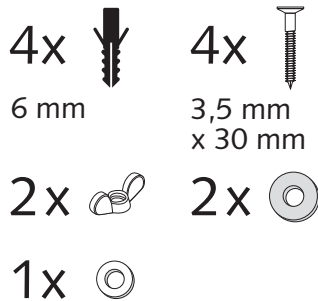

Supplied**Needed tools****Assembly plate**

hang and fix (inside)

For a problem-free operation
use only WEPA Professional
OEM consumables

www.wepa-professional.de

i

jumbo toilet paper dispenser

ASSEMBLY INSTRUCTIONS

Professional Hygiene

+ 331040.1

Art. No.: 331050.1

design-ring

to remove, use screwdriver

Key-Lock

Standard Lock

Permanent-Key