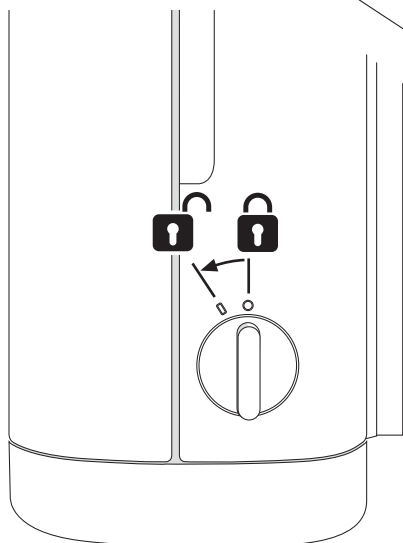

Professional Hygiene

+ 331040.1

Art. No.: 331050.1

design-ring

to remove, use screwdriver

Key-Lock

Standard Lock

Permanent-Key

adjust shim to lock