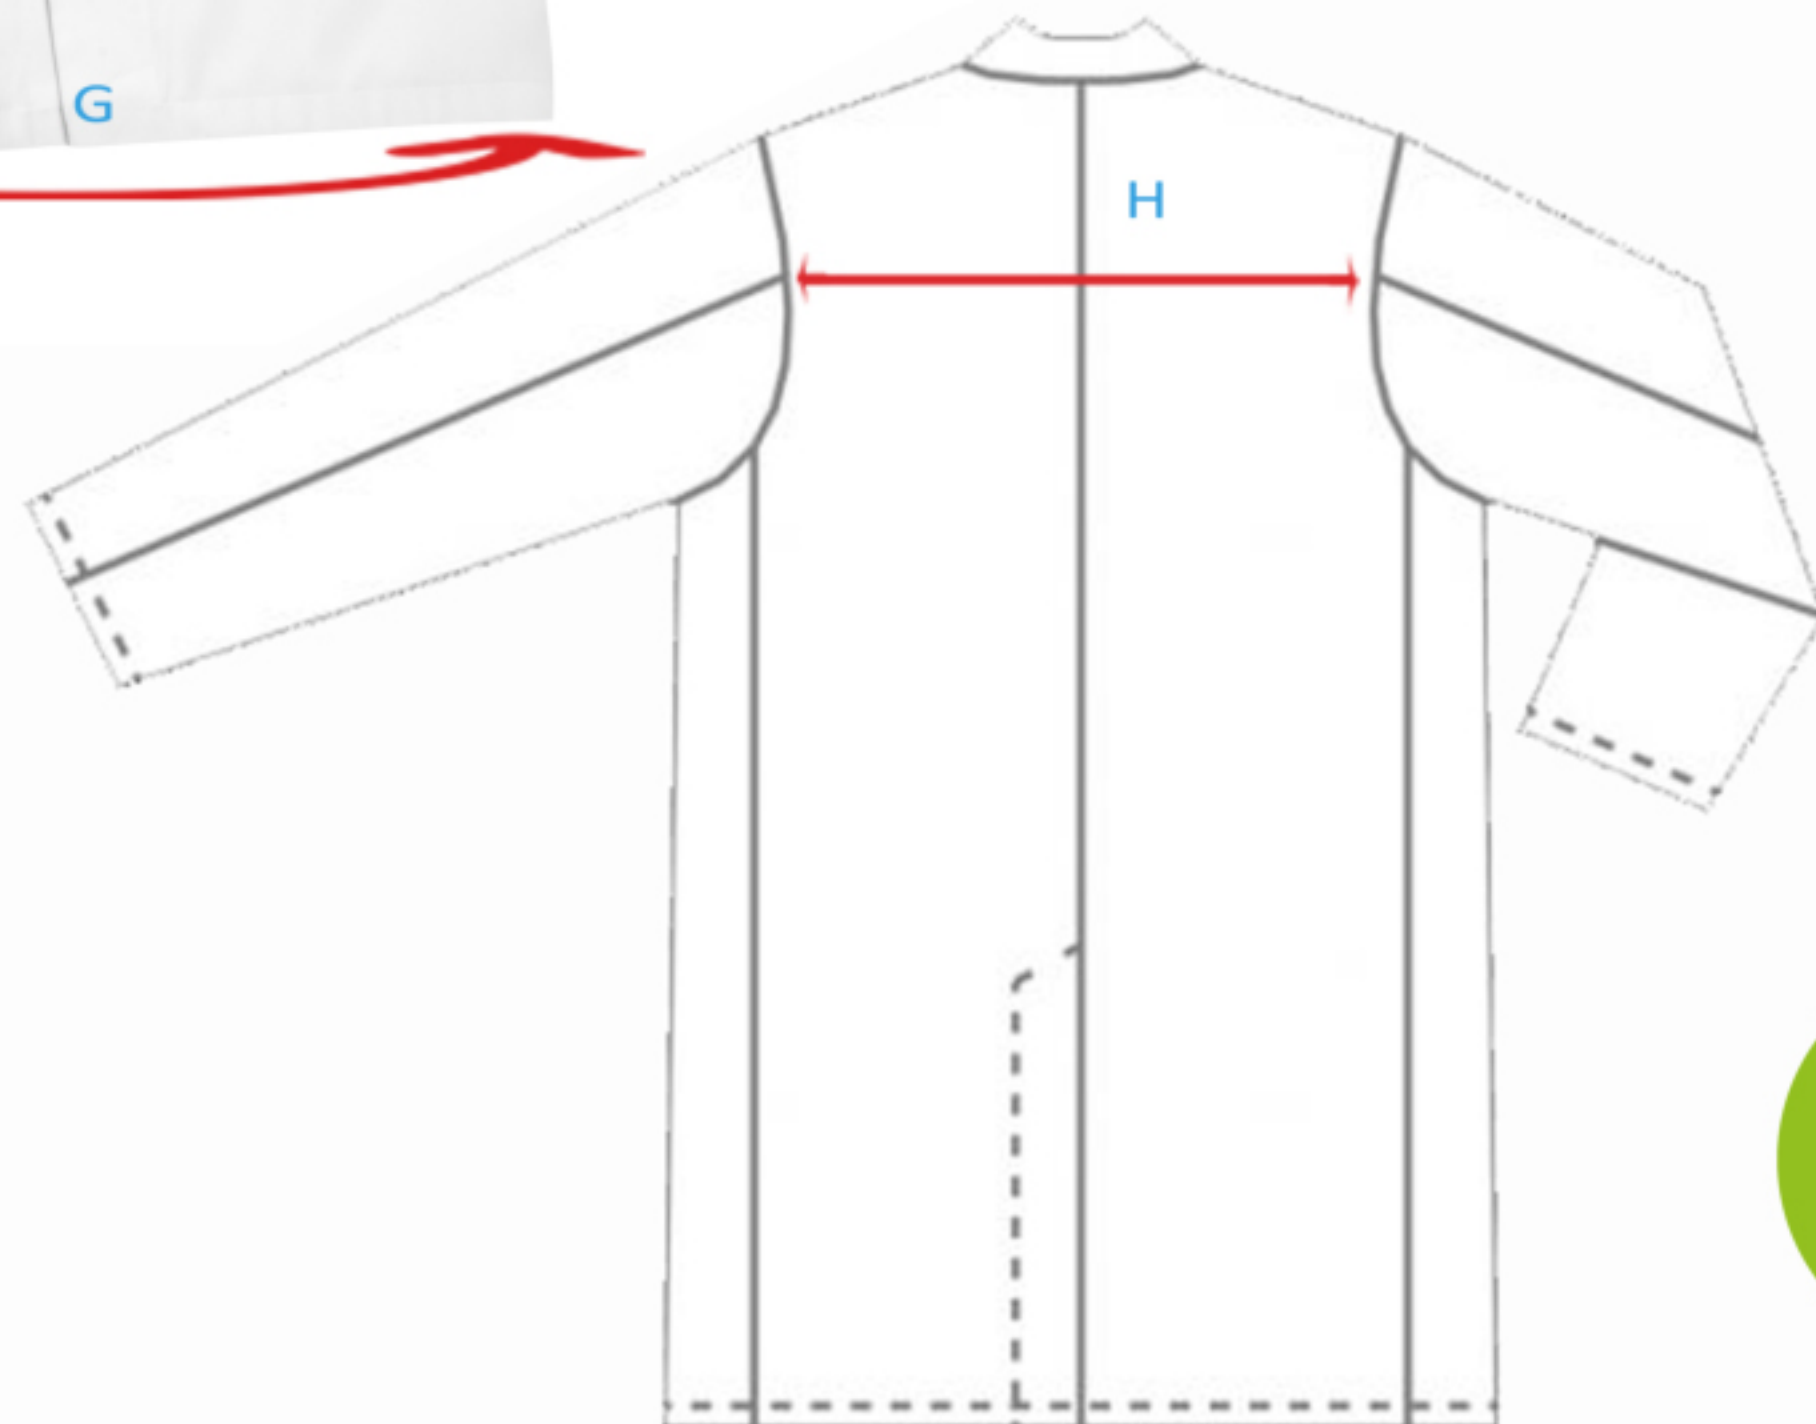

Wonday®

REF SEP300021

Taille XS :

A = 11,5cm
 B = 52cm
 C = 22 cm
 D = 88 cm
 E = 97 cm
 F = 91 cm
 G = 97 cm
 H = 35,5 cm

REF SEP310021

Taille S :

A = 12,5 cm
 B = 60 cm
 C = 25,5 cm
 D = 95 cm
 E = 98 cm
 F = 92 cm
 G = 98 cm
 H = 37 cm

REF SEP320021

Taille M:

A = 13,5 cm
 B = 62 cm
 C = 27 cm
 D = 95 cm
 E = 107 cm
 F = 101 cm
 G = 107 cm
 H = 39 cm

REF SEP330021

Taille L :

A = 16 cm
 B = 62 cm
 C = 27 cm
 D = 97 cm
 E = 120 cm
 F = 114 cm
 G = 124 cm
 H = 43 cm

REF SEP340021

Taille XL :

A = 17 cm
 B = 63 cm
 C = 29 cm
 D = 100 cm
 E = 128 cm
 F = 122 cm
 G = 134cm
 H = 46 cm