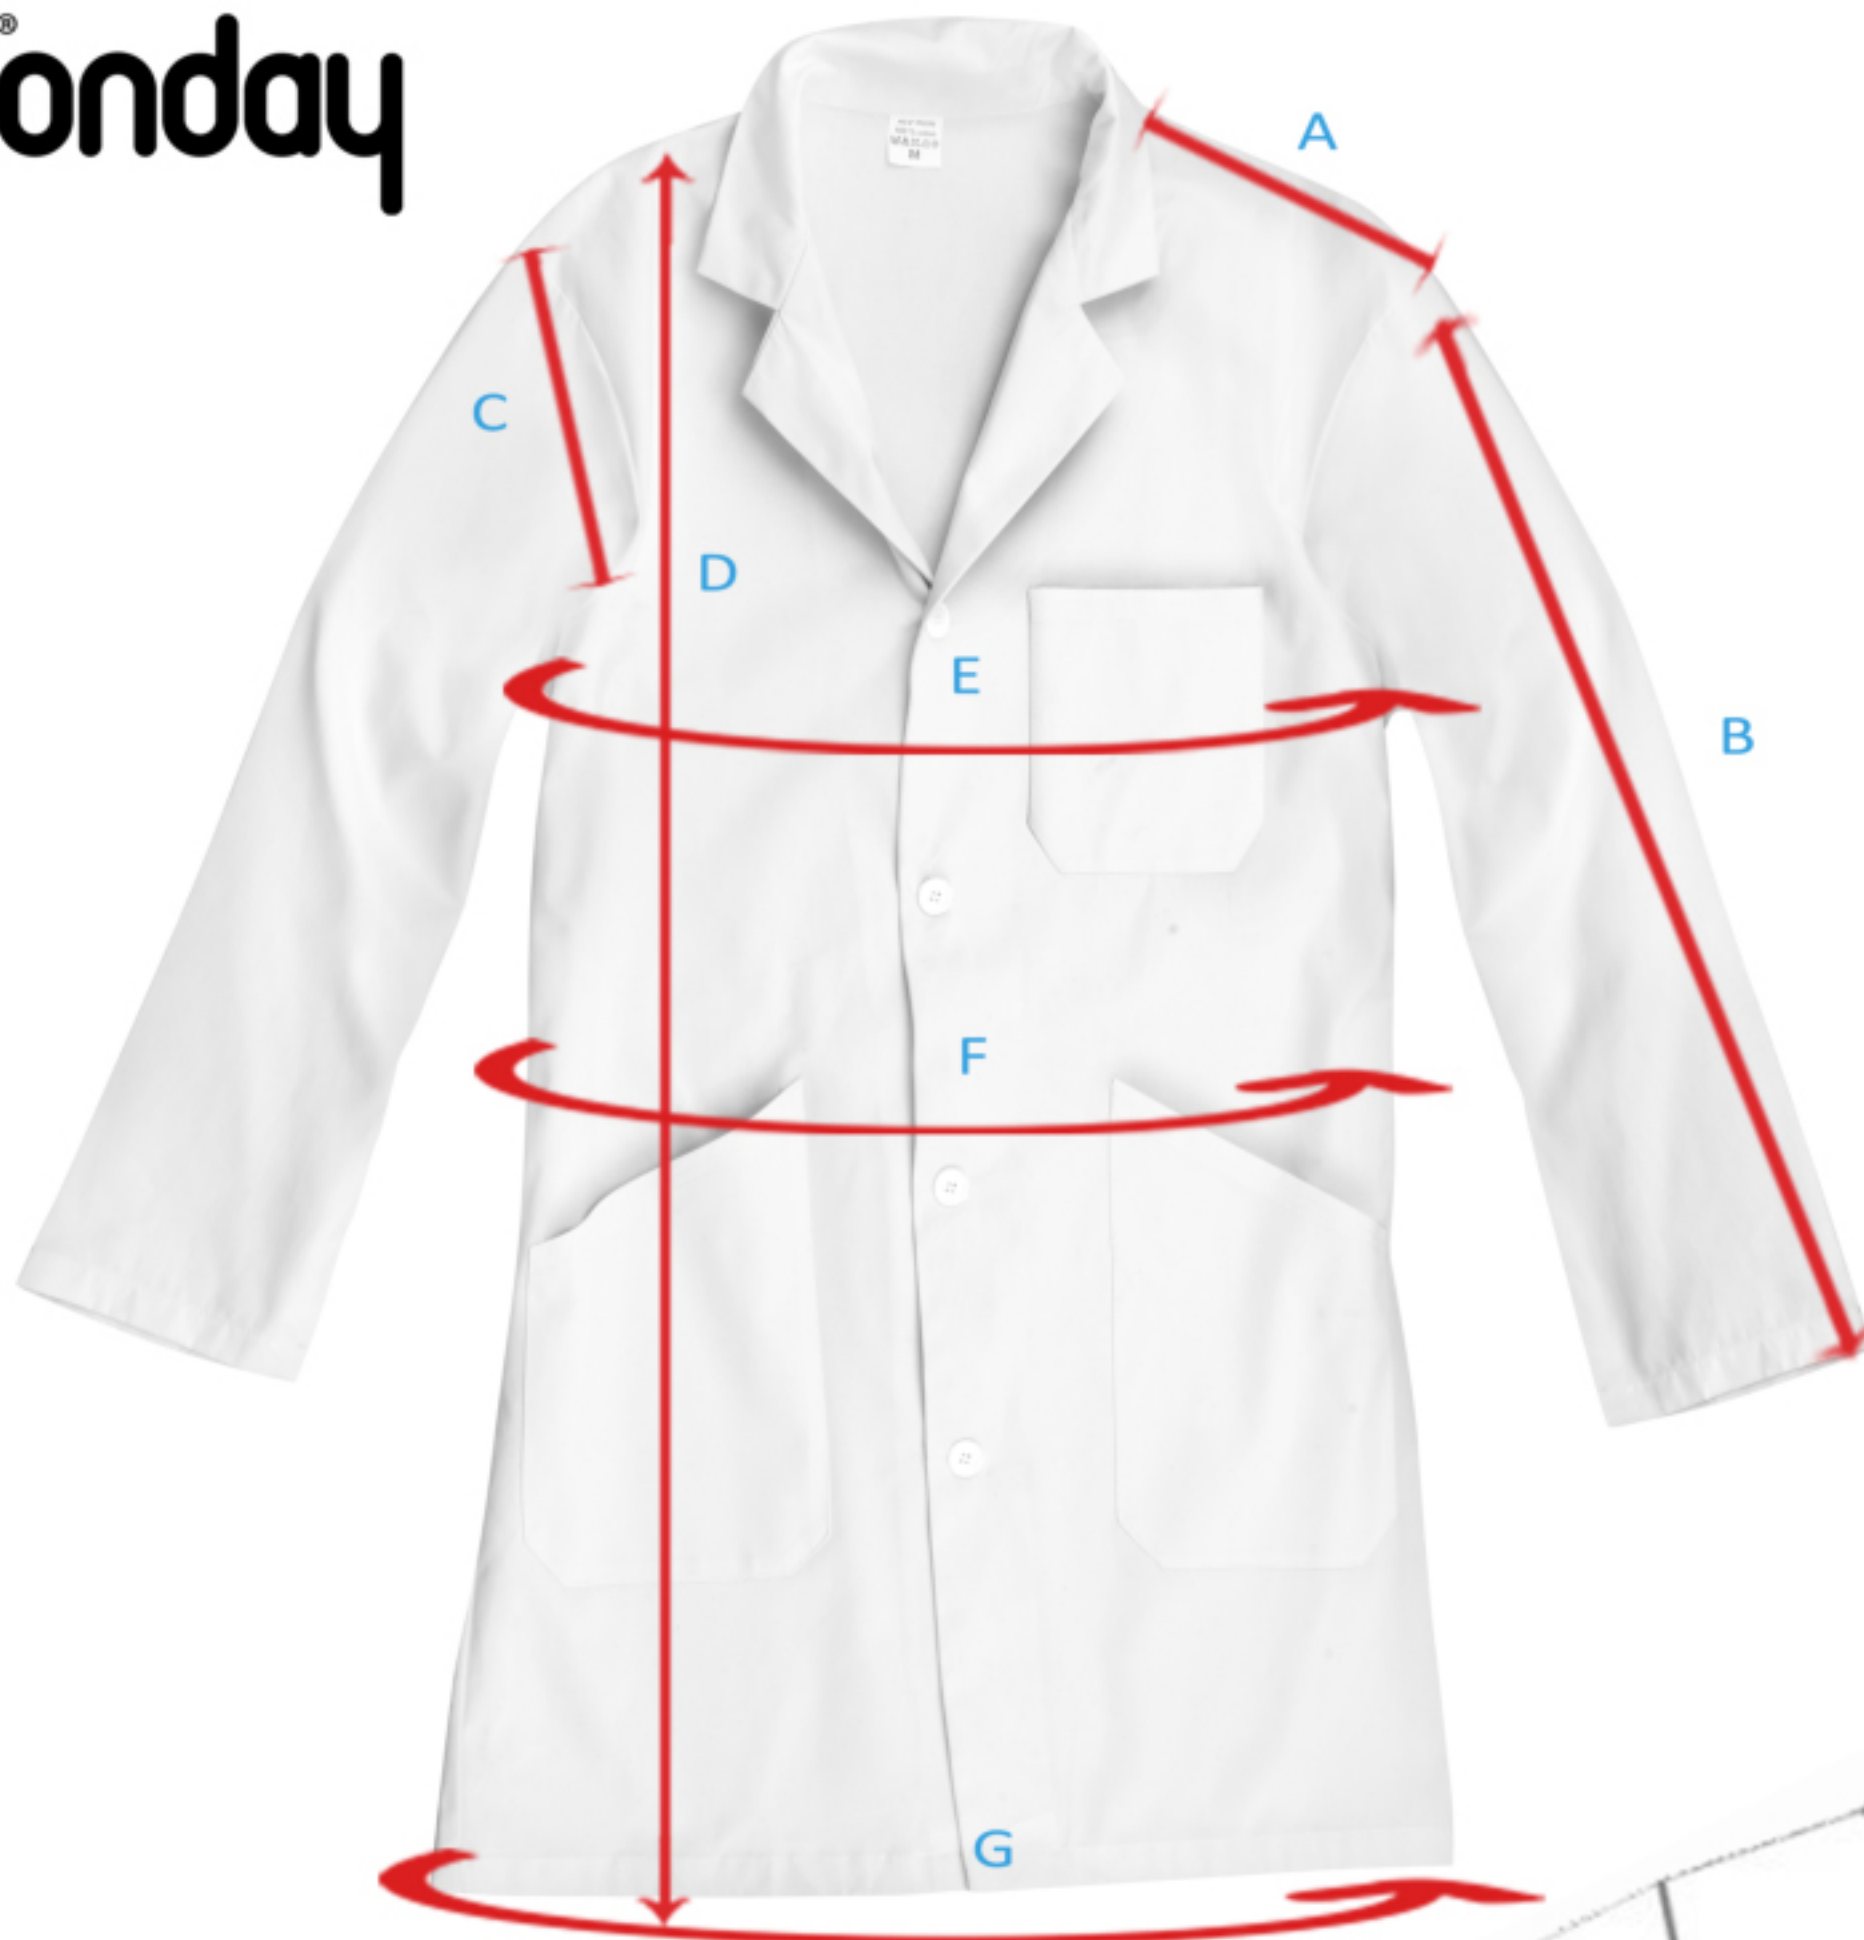

Wonday®

REF SEP300021

Taille XS :

A = 11,5cm
 B = 52cm
 C = 22 cm
 D = 88 cm
 E = 97 cm
 F = 91 cm
 G = 97 cm
 H = 35,5 cm

REF SEP310021

Taille S :

A = 12,5 cm
 B = 60 cm
 C = 25,5 cm
 D = 95 cm
 E = 98 cm
 F = 92 cm
 G = 98 cm
 H = 37 cm

REF SEP320021

Taille M:

A = 13,5 cm
 B = 62 cm
 C = 27 cm
 D = 95 cm
 E = 107 cm
 F = 101 cm
 G = 107 cm
 H = 39 cm

REF SEP330021

Taille L :

A = 16 cm
 B = 62 cm
 C = 27 cm
 D = 97 cm
 E = 120 cm
 F = 114 cm
 G = 124 cm
 H = 43 cm

REF SEP340021

Taille XL :

A = 17 cm
 B = 63 cm
 C = 29 cm
 D = 100 cm
 E = 128 cm
 F = 122 cm
 G = 134cm
 H = 46 cm